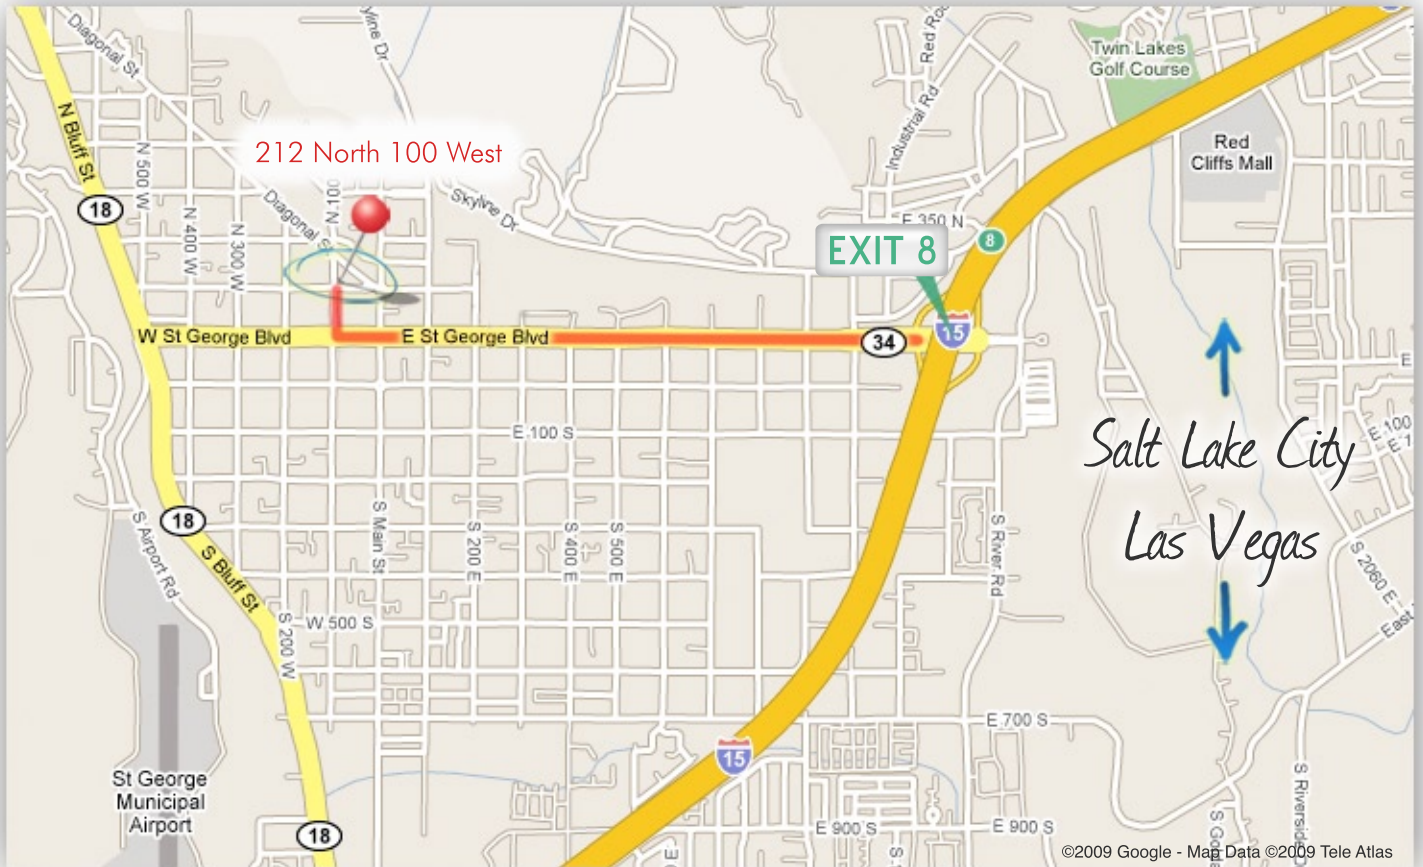

  
THE  
*Thompson Mansion*

212 North 100 West St. George, UT 84770

## *Driving Directions*

- From I-15, take exit 8 -- St. George Blvd.
- Turn right on 100 west (the street immediately after Main St.)
- Drive one block and it will be on the corner to your right.

*Have More Questions? call us 435.680.3875*